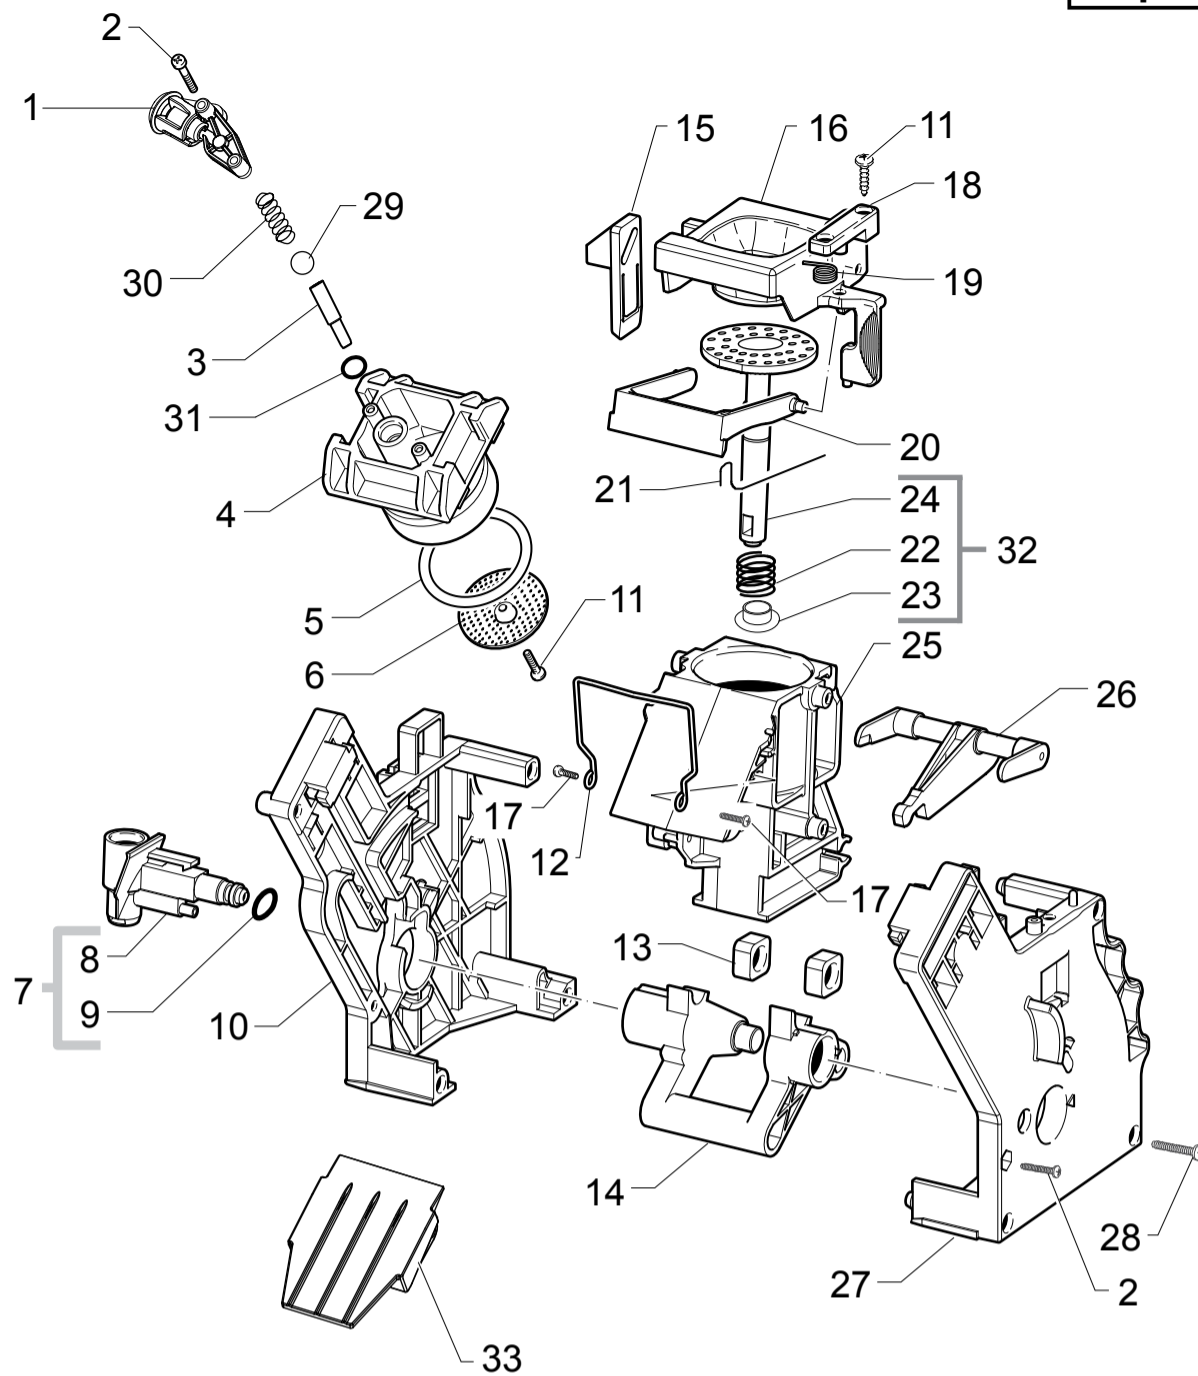

INTUITA

HD8750/11-13-18-19-47
 HD8750/81
 HD8750/88
 HD8750/99

Cod.10004173-4231-882875018150-10004230-4385
 Cod.10004323-882875081020
 Cod.882875088150
 Cod.10004332-882875099020

POS	CODE	12NC	DESCRIPTION	NOTE	POS	CODE	12NC	DESCRIPTION	NOTE
01	17000366	996530066736	BLK RATIOMOTOR MOUNTING PLATE XSMC ASSY.						
02	12001841	996530073474	MICROSWITCH XC/V4D						
03	20000900	996530009913	SPARES KIT GEARS FOR RATIOMOTOR V2						
04	9161.132	996530050569	MYLAR WASHER FOR RATIOMOTOR						
05	11005214	996530002796	MOTOR FOR RATIOMOTOR P124 ASSY.						
06	9121.046	996530049898	BRONZE SINTERED BUSH FOR MOTOR RATIOMOT.						
07	148380200	996530017424	BAKELIZZATE WASHER D=5,5						
08	9121.044	996530049896	ANTIVIBRATION FOR MOTOR						
09	11003754	996530001899	BLK RATIOMOT.MOUNTING PLATE COVER P0057						
10	12000450	996530007819	SCREW TCBR TORX 10 3,5X12 PLAST.ZN-N						
11	11013531	996530006805	PIN FOR FLOW SELECTOR FAUCET P0057 ASSY.						
12	11013530	996530006804	PIN FOR FLOW SELECTOR FAUCET V2 P0057						
13	NM01.035	996530059399	OR ORM 0090-20 SILICONE						
14	NM01.057	996530059419	OR ORM 0050-20 IN SILICONE						
15	12001890	996530073209	MICROSWITCH XG/V3D						
16	17000685	996530072515	BLACK SEAL FOR RATIOMOTOR PLATE NPR						
17	17001336	996530068732	GREY BREW UNIT DRAWER COFFEE NPR						
18	11031554	996530073362	BLACK BREW UNIT 8GR.5BAR HGO						
19	12001728	996530070321	SCREW TCBR TORX 10 3,5X12 PLAST.SS						