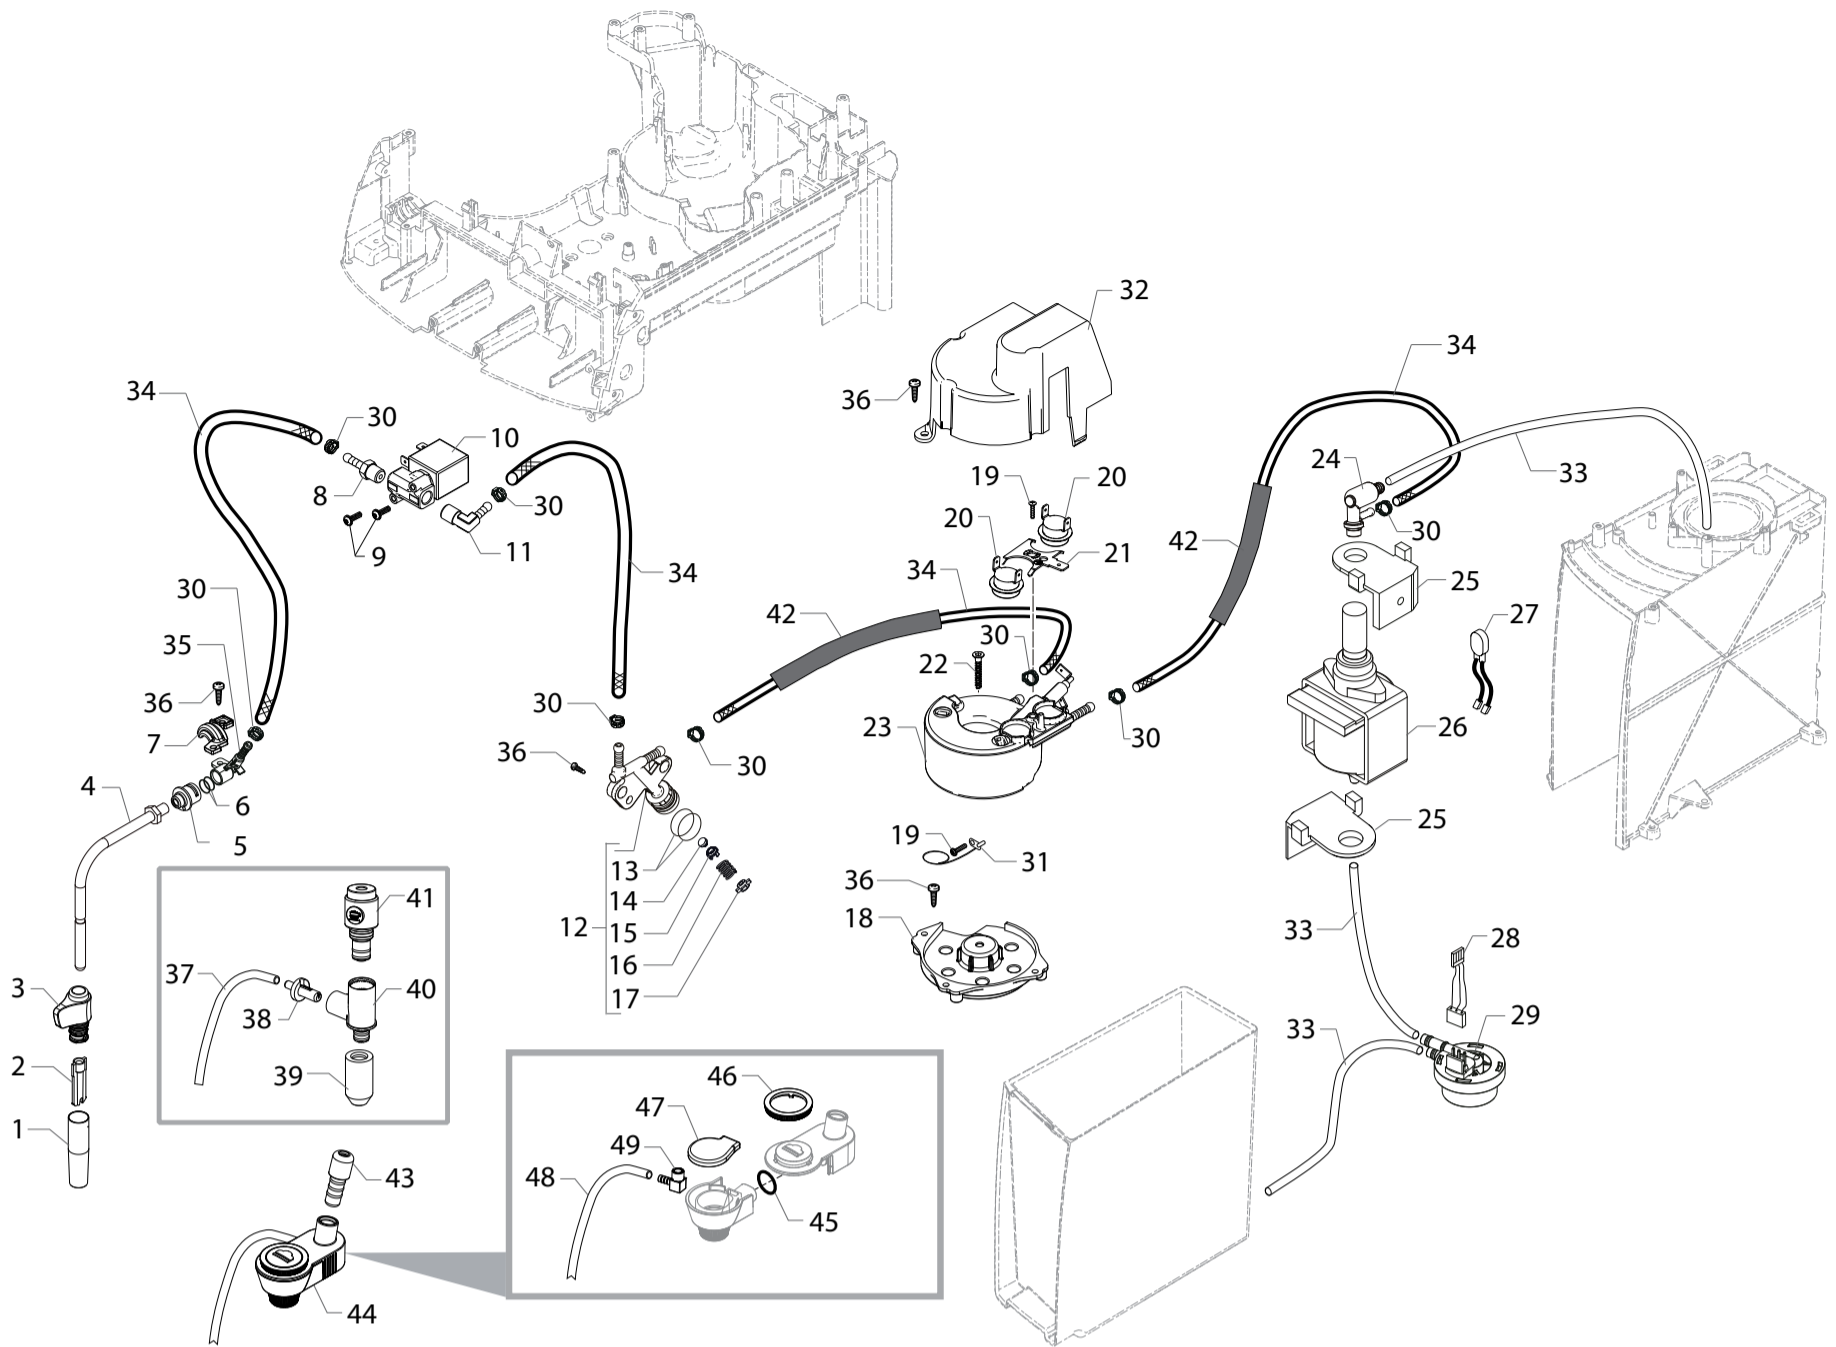

HD8750/11-13-18-19-47
HD8750/81
HD8750/88
HD8750/99

Cod.10004173-4231-882875018150-10004230-4385
Cod.10004323-882875081020
Cod.882875088150
Cod.10004332-882875099020

POS	CODE	12NC	DESCRIPTION	NOTE
01	11001769	996530001012	BLACK PANNARELLO COVER P0049 FOR HD8750/11-13-18-19-47	
02	11001620	996530000925	BLACK PANNARELLO INNER TUBE P0049 FOR HD8750/11-13-18-19-47	
03	-	421941300671	BLACK/SIL.STEAM TUBE HANDGRIP G0053 FOR HD8750/11-13-18-19-47-	
04	11027861	996530068662	TF/CHROM.STEAM TUBE D=5,4 NPR ASSY.	
05	11011127	996530005979	BLACK PA6 BUSH FOR STEAM TUBE P0057	
06	140324461	996530013509	OR ORM 0060-20 TERMOIL	
07	11013894	996530006914	BLACK FORK FOR STEAM TUBE GXSM	
08	11024868	996530070371	L-F/BRASS CONNECT.FOR ALUM.BOILER	
09	129823802	996530013077	TCB SCREW M4X8 UNI 7687 ZNP	
10	11024038	996530067667	BRASS 2WAY EV 21JN1RRV20-XT+LBV05024CU	
11	11024469	996530067632	L-F/BRASS CONNECTOR FOR BOILER AURA	
12	17000114	996530068077	FLOW SELECTOR FAUCET NPR	
13	12000893	996530007948	OR ORM 0120-20 BLACK EPDM	
14	11008104	996530004722	MUSHROOM VALVE FOR FLOW SELECTOR P0057	
15	11008105	996530004723	FLOW SELECTOR VALVE SUPPORT P0057	
16	11008077	996530004709	STEEL FLOW SELECTOR VALVE SPRING P0057	
17	11008106	996530004724	FLOW SELECTOR VALVE CAP P0057	
18	11022791	996530007442	BLACK SLIM/EXSL TUB.BOILER SUPPORT	
19	12001715	996530069758	SCREW TCB TORX 20 M4X8 AUTOFORMING ZN-B	
20	12001033	996530007973	THERMOSTAT ONE SHOT 190°	
21	11001751	996530000997	TUB.BOILER V3 UPPER THERM.FIXING SPRING	
22	12001280	996530008024	SCREW TSP TORX 10 5X20 PLAST.ZN-B FOR HD8750/11-13-18-19-81-88-99	
	12001369	996530008039	SCREW TSP TORX 10 5X35 PLAST.SS FOR HD8750/47	
23	17000346	996530068751	HP/SLIM TUB.BOILER 1900W 230V ASSY. FOR HD8750/11-13-18-19-81-88-99	
	11023153	996530007586	SLIM TUB.BOILER 1300W 120V ASSY. FOR HD8750/47	
24	11004689	996530002484	TEA/BRASS SAFETY VALVE 16-18 BAR ASSY.	
25	149205850	996530018056	BLACK TYPE ULKA PUMP W/BEVEL SUPPORT	
26	12000140	996530007753	ULKA PUMP EP5/S GW 230V-50HZ FOR HD8750/11-13-18-19-81-88-99	
	12000142	996530007754	ULKA PUMP EAP5/S 120V-60HZ FOR HD8750/47	
27	-	421946000131	2POLES CONNECTOR PUMP V2 CLP UL	
28	-	421946000141	3P.CONN.FLOWMETER V2 CLP UL ASSY.	