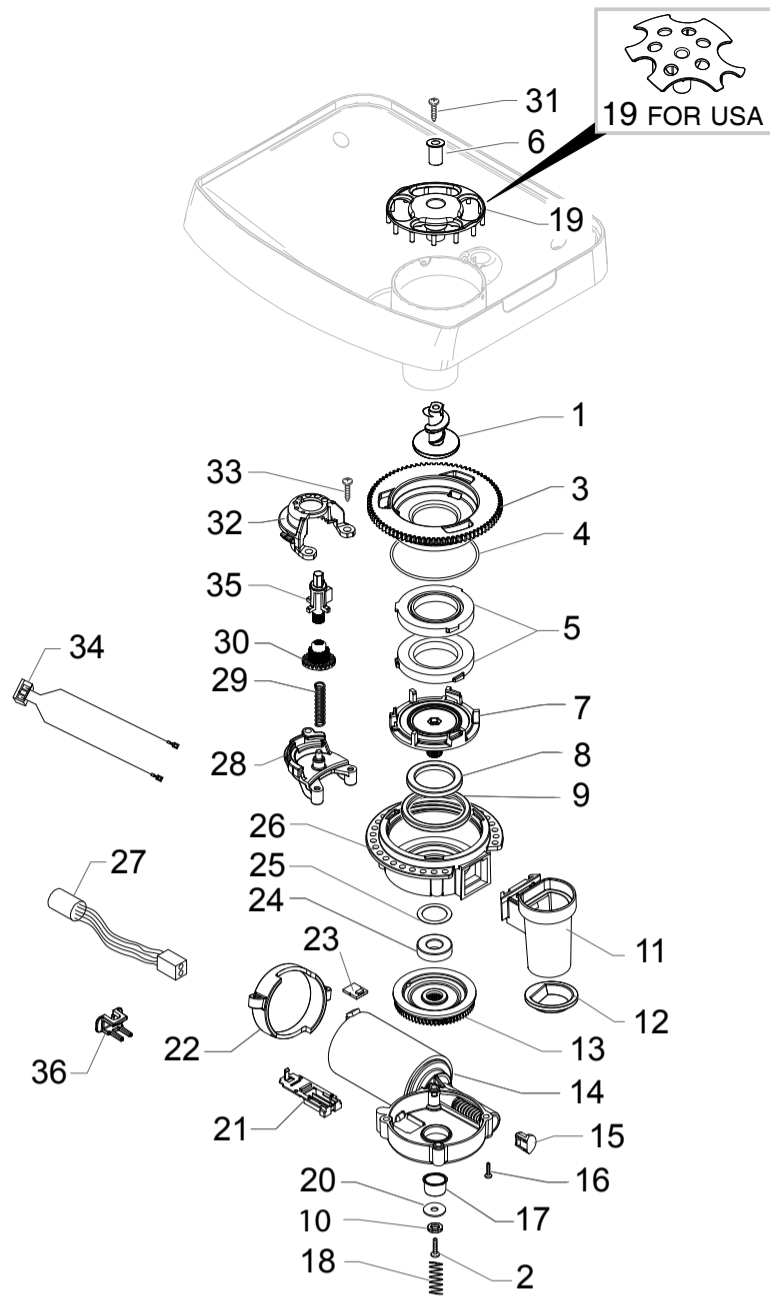

HD8750/11-13-18-19-47
HD8750/81
HD8750/88
HD8750/99

Cod.10004173-4231-882875018150-10004230-4385
Cod.10004323-882875081020
Cod.882875088150
Cod.10004332-882875099020

POS	CODE	12NC	DESCRIPTION	NOTE	POS	CODE	12NC	DESCRIPTION	NOTE
01	11010031	996530005586	TEA/ZAMA INCREASE SCREW GRINDER		32	11002508	996530001296	UPPER COFFEEGRINDER GEAR SUPPORT P124	
02	129574802	996530012928	SCREW TCB TORX 20 M4X30 ZN-B		33	129914002	996530013165	SCREW TCB TORX 10 3,5X16 PLAST.ZN-B	
03	-	421941094152	BLK COF.GRINDER UPPER GRINDER SUPPORT V2		34	-	421946000121	2P.CONN.COF.GRINDER MOTOR V2 NPR UL ASSY	
04	140328960	996530013577	OR ORM 0530-15 NBR FDA		35	11003446	996530001673	BLACK BEAN COFFEE GRINDER INSERT P0049	
05	146520100	996530016342	BAKED CLAY GRINDER 48X28		36	17001921	996530072477	BLK WIRING FIX INSERT FOR GRINDER BOARD	
06	11012466	996530006412	BRASS BUSH BEAN CONT.FINGER PROTEC.P0057						
07	149198350	996530017952	BLK LOWER COFFEEGRINDER GRINDER SUPPORT						
08	123030300	996530011183	AXIAL BEARING EKKO 342.35252		11026298	996530068697	996530068697	GEN.MOTOR COF.GRINDER NPR 230V ASSY. FOR HD8750/11-13-18-19-81-88-99	230V
09	140360500	996530013597	FELT RING 45,4X39,4X4		11028279	996530071878	996530071878	GEN.MOTOR COF.GRINDER NPR 120V ASSY. FOR HD8750/47	120V
10	128310402	996530012341	GALV.WASHER UNI 8842 A4						
11	11026355	996530068049	BLK GROUND COFF.OUTLET CONVEYOR V4 ASSY.						
12	11030459	996530072511	GRY GROUND COFFEE CONT.LOWER SEAL SMART1						
13	226000300	996530029609	GEAR SX Z=38 FOR GRINDER MOTION ASSY.						
14	11000513	996530000317	MOTOR COFFEEGRINDER V3.1 230V ASSY. FOR HD8750/11-13-18-19-81-88-99						
	11000511	996530000315	MOTOR COFFEEGRINDER V3.1 120V ASSY. FOR HD8750/47						
15	149214800	996530018139	MC V3 MOD=1,25 WORM SCREW CENTRING CAP						
16	129661702	996530012992	SCREW TCB TORX 3,5X30 PLAST.ZN-B						
17	11002873	996530001389	INSULATOR BUSH FOR GRINDER MOTOR P124						
18	11000597	996530000376	COFFEE GRINDER SUPPORT SPRING P124						
19	11014285	996530007058	BLK V2 BEAN CONTAIN.FINGER PROTECT.P0057 IN HD8750/11-13-18-19-81-88-99						
	-	421944001511	TRANS.BEAN CONT.FINGER PROTECT.V3 NPR UL FOR HD8750/47						
20	128381902	996530012375	STEEL FLAT WASHER DI=4,3 DE=14 SP=1,5						
21	149199050	996530017963	BLK SENSOR SUPPORT FOR COF.GRINDER MOTOR						
22	11000194	996530000115	BLACK COFFEEGRINDER MOTOR SUPPORT P124						
23	181540900	996530022784	ELECTR.BOARD WITH SENSOR HAL506 SF-K						
24	123030200	996530011182	RADIAL BEARING 61900.2RS1						
25	128381800	996530012374	STEEL CRINKLE WASHER 21,8X14X0,25						
26	142905450	996530015258	BLK UPPER BODY WITH COFFEE GROUND OUTLET						
27	-	421946000091	3P.CONN.MC SENSOR V2 NPR UL ASSY.						
28	11002613	996530001314	LOWER COFFEEGRINDER GEAR SUPPORT P124						
29	11002572	996530001308	COFFEEGRINDER REGULATION SPRING P124						
30	11003784	996530001907	COFFEE GRINDING ADJUSTMENT GEAR P0049						
31	U043.004	996530061808	ZN-B TCB SCREW M4X16						

INTUITA