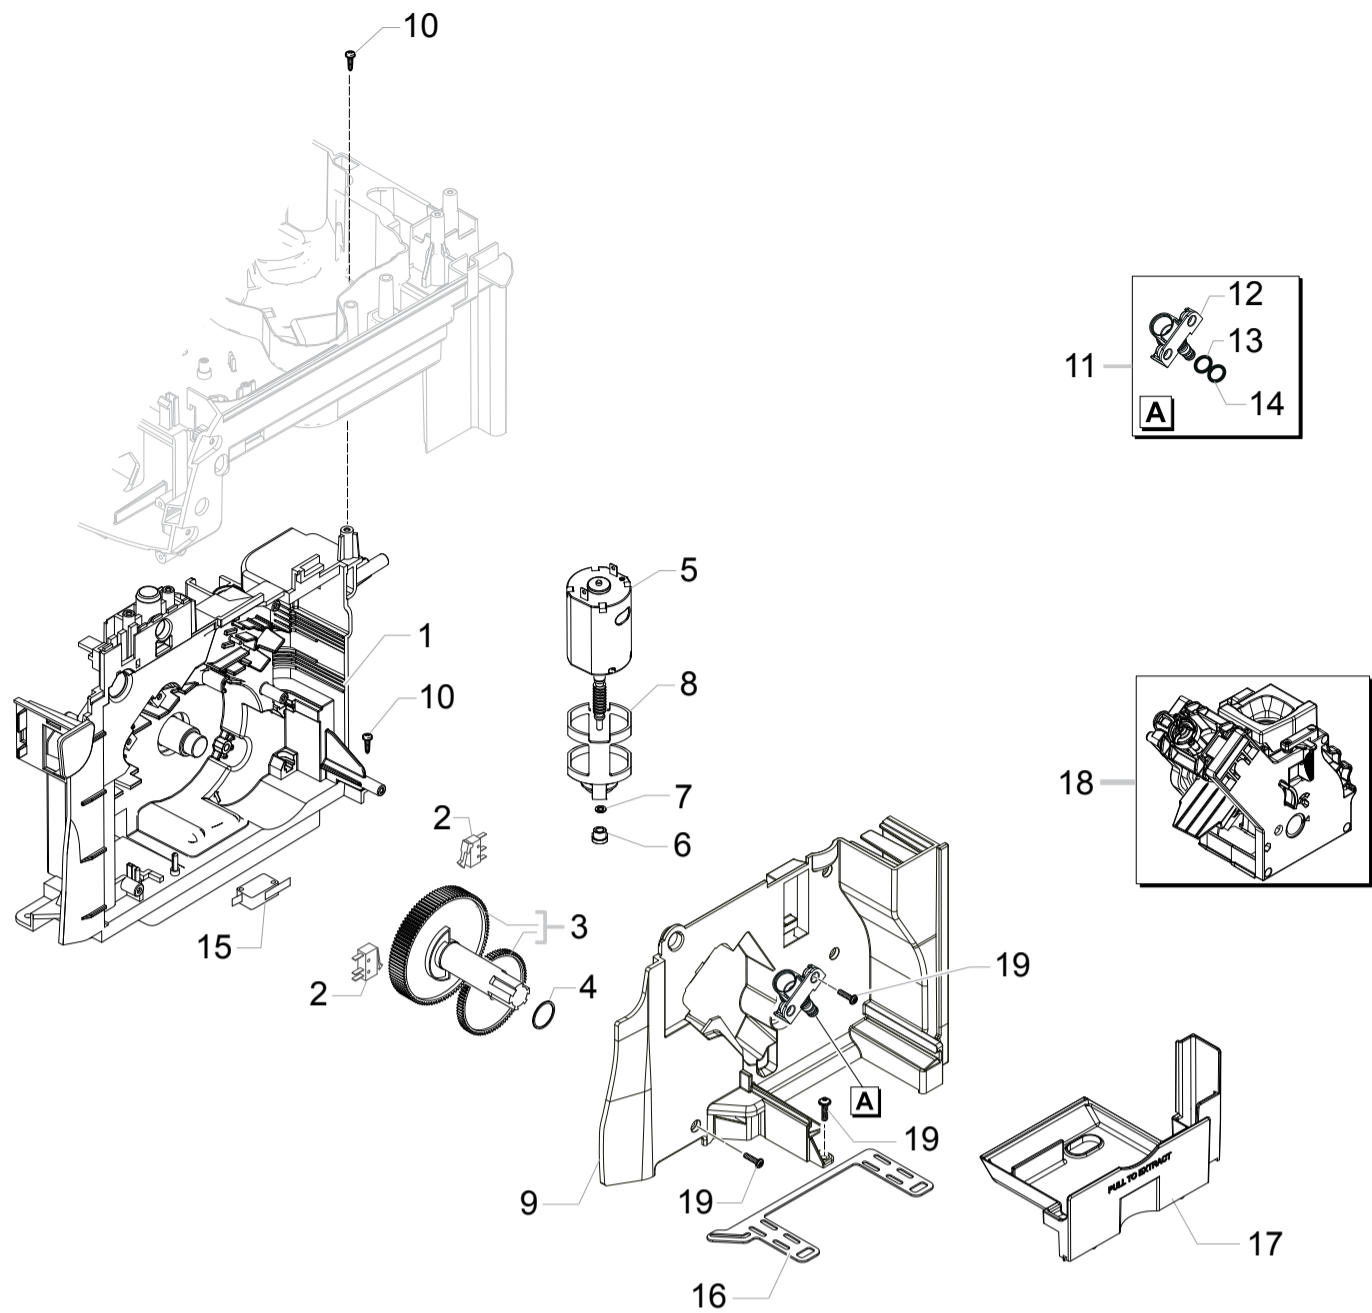

INTUITA

HD8750/11-13-18-19-47
 HD8750/81
 HD8750/88
 HD8750/99

Cod.10004173-4231-882875018150-10004230-4385
 Cod.10004323-882875081020
 Cod.882875088150
 Cod.10004332-882875099020

POS	CODE	12NC	DESCRIPTION	NOTE	POS	CODE	12NC	DESCRIPTION	NOTE
01	17000366	996530066736	BLK RATIOMOTOR MOUNTING PLATE XSMC ASSY.						
02	12001841	996530073474	MICROSWITCH XC/V4D						
03	20000900	996530009913	SPARES KIT GEARS FOR RATIOMOTOR V2						
04	9161.132	996530050569	MYLAR WASHER FOR RATIOMOTOR						
05	11005214	996530002796	MOTOR FOR RATIOMOTOR P124 ASSY.						
06	9121.046	996530049898	BRONZE SINTERED BUSH FOR MOTOR RATIOMOT.						
07	148380200	996530017424	BAKELIZZATE WASHER D=5,5						
08	9121.044	996530049896	ANTIVIBRATION FOR MOTOR						
09	11003754	996530001899	BLK RATIOMOT.MOUNTING PLATE COVER P0057						
10	12000450	996530007819	SCREW TCBR TORX 10 3,5X12 PLAST.ZN-N						
11	11013531	996530006805	PIN FOR FLOW SELECTOR FAUCET P0057 ASSY.						
12	11013530	996530006804	PIN FOR FLOW SELECTOR FAUCET V2 P0057						
13	NM01.035	996530059399	OR ORM 0090-20 SILICONE						
14	NM01.057	996530059419	OR ORM 0050-20 IN SILICONE						
15	12001890	996530073209	MICROSWITCH XG/V3D						
16	17000685	996530072515	BLACK SEAL FOR RATIOMOTOR PLATE NPR						
17	17001336	996530068732	GREY BREW UNIT DRAWER COFFEE NPR						
18	11031554	996530073362	BLACK BREW UNIT 8GR.5BAR HGO						
19	12001728	996530070321	SCREW TCBR TORX 10 3,5X12 PLAST.SS						