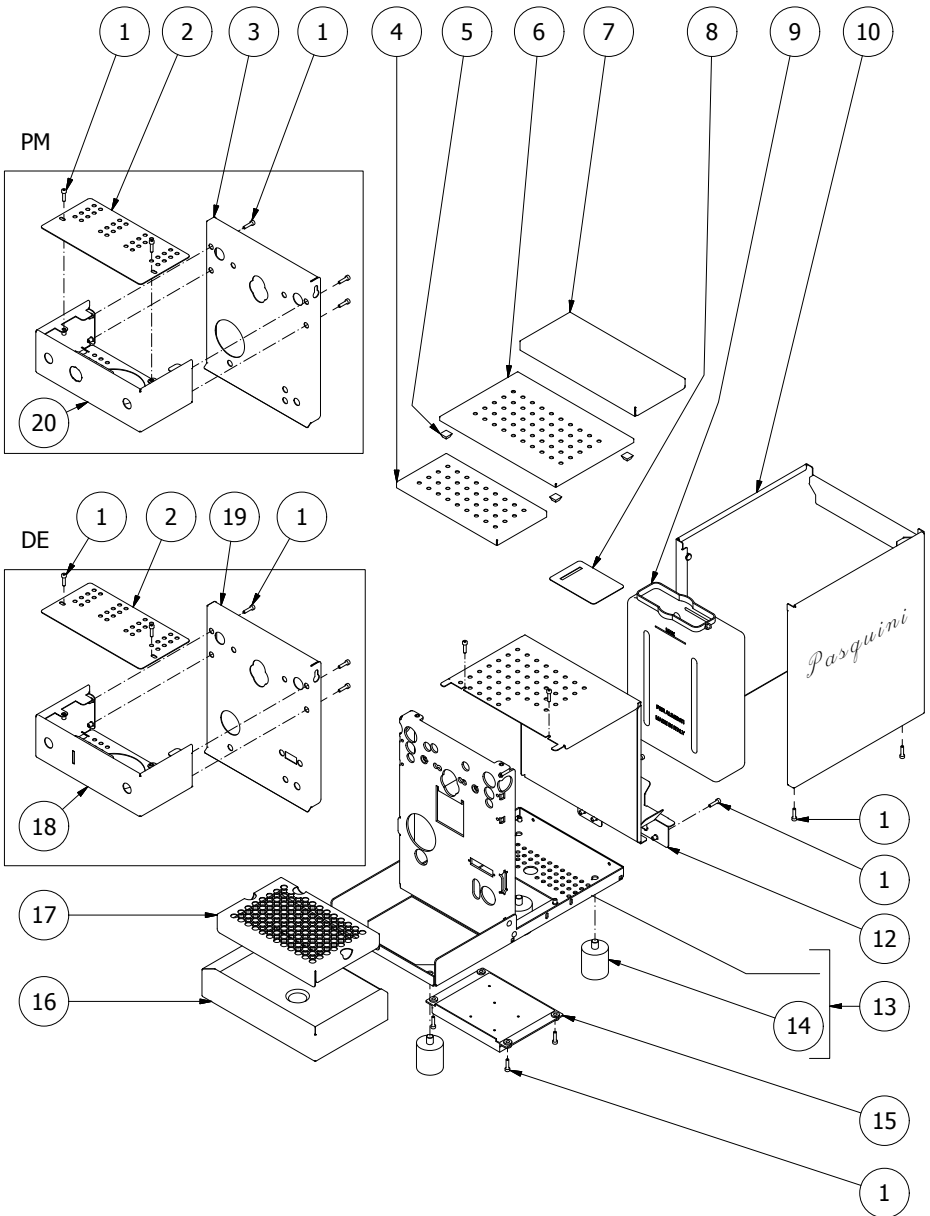

TABLE 1

	POS	CODE	DESCRIPTION
TABLE 2	1	5162304LL	EXCHANGER LOAD HOSE
	2	5162303.01LL	BOILER LOAD HOSE
	3	7303033	FITTING "Y"
	4	5194610	HOSE 6X4 L=250 SILICONE
	5	5194566	HOSE 6X4 L=200 SILICONE
	6	5301504TR	UNION ELBOW 1/8"G X M12
	7	5194566	HOSE 6X4 L=200 SILICONE
	8	7701111	SOLENOID VALVE 2 WAY 115V PARKER
	9	7630327	SOLENOID VALVE COIL 110V PARKER
	10	7304514TR	FITTING
	11	5225411TP	FOTTING 1/8"G MF
	12	7496085	OR GASKET D7.2X1.9 NBR
	13	7303006	RUBBER-HOLDER FITTING
	14	7452512	VALVE
	15	7496018	OR GASKET 105 VITON
	16	7304507TR	UNION ELBOW 1/8"G MF OT
	17	5194578LL	PUMP-SOLENOID VALVE HOSE
	18	5221844	NUT 1/8"G H3
	19	5965212AL	ASSEMBLY SURPRESSION VALVE 12BAR
	20	5302077TP	RUBBER-HOLDER FITTING
	21	7496052	OR GASKET 114 VITON
	22	5302017TP	STRAIGHT FITTING M12
	23	5471539	CALIBRATED SPRING D.1,6
	24	5471505	CALIBRATED SPRING D0.45 H22 AISI 302
	25	5224620TP	GASKET-HOLDER
	26	5224615TP	GASKET-HOLDER
	27	5493042	GASKET D.11X3
	28	7496018	OR GASKET 105 VITON
	29	5283053TP	SURPRESSION VALVE BODY