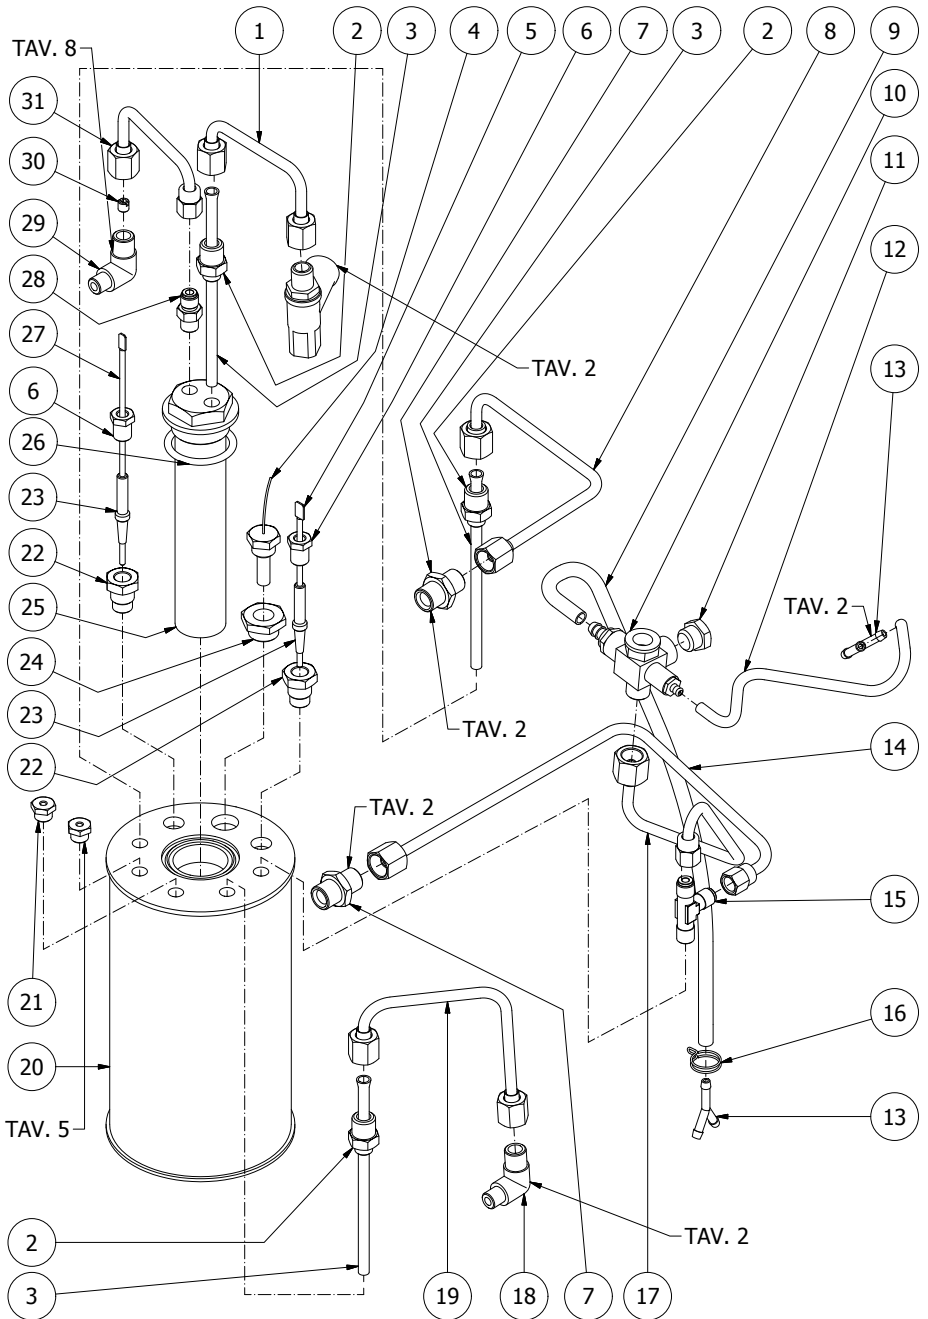

TABLE 4
Mod. DE