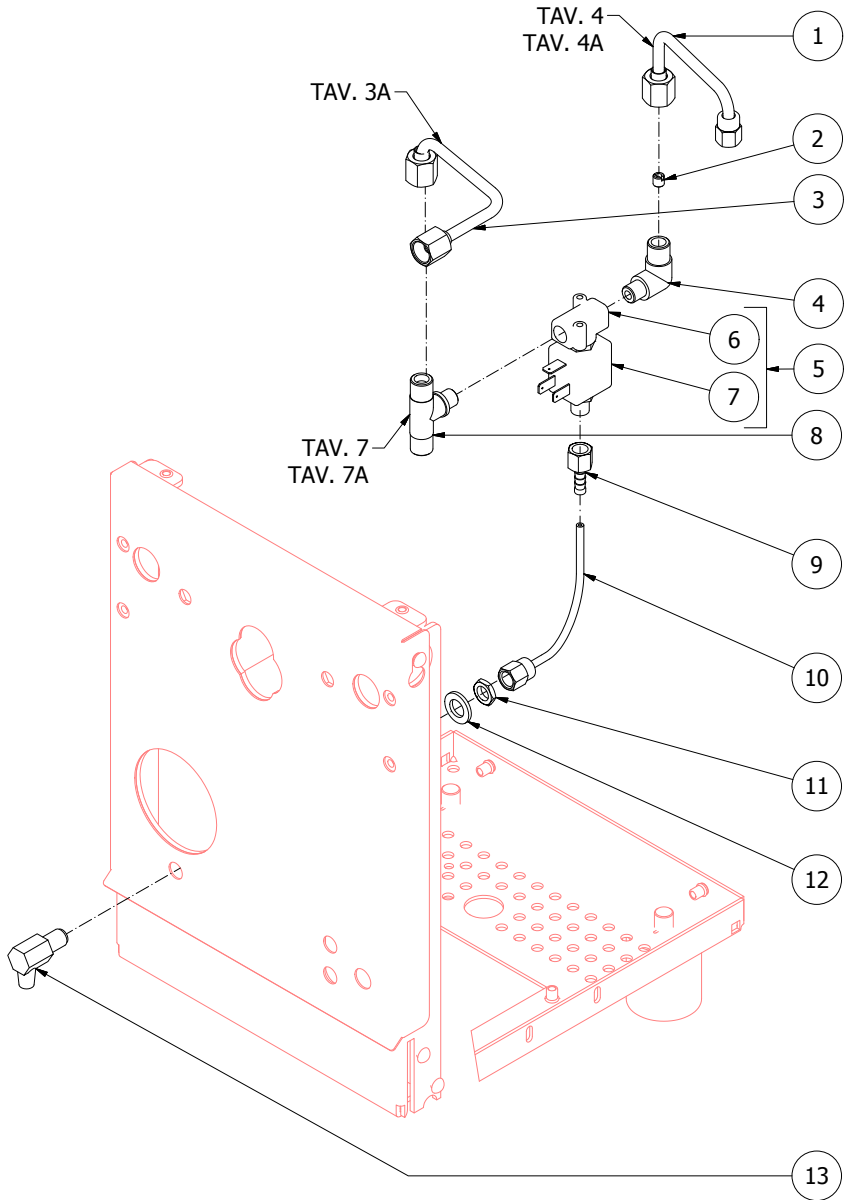

TABLE 2

	POS	CODE	DESCRIPTION
<b>TABLE 3</b>	1	5964085AL	ASSEMBLY TAP
	2	5964084AL	ASSEMBLY TAP
	3	7371511.01	LEVER KNOB
	4	5222823EC	RING NUT 3/8"G H17
	5	5225608	ARTICULATION M8 INOX
	6	5260204DL	SHAFT D12X47
	7	5260203DL	SHAFT D12X47
	8	5471513	SPRING D8 H17
	9	5261801	WASHER D11
	10	5494004	GASKET D12 X 6 PTFE GRAPHITIZED
	11	5221826EC	NUT 3/8"G ES.22X5
	12	5283047TW	TAP BODY OT
	13	5496042	GASKET D11X4X4 EPT
	14	5224603TP	GASKET-HOLDER
	15	7496072	OR GASKET 121
	16	5471532	SPRING
	17	5220606TP	COMPLETE CUP
	18	7496073	OR GASKET 115
	19	5221872TW	NUT 3/8"G
	20	7371003	INSULATING
	21	7496084	GASKET
	22	7305014	TERMINAL 2 HOLES
	23	7479990TW	ASSEMBLY STEAM HOSE TERMINAL 2 HOLES
	24	5225607TW	WATER HOSE CHROMED
	25	7496003	OR GASKET 108 VITON
	26	5226610TW	WATER TERMINAL HOSE
	27	5493003	GASKET D20.5X15 H1.5 NBR 70SH
	28	5226601TW	WATER TERMINAL
	29	5966548AL	ASSEMBLY WATER HOSE
	30	5225410TP	FITTING M14XM13
	31	5162363LL	STEAM TAP HOSE
	32	5162364LL	STEAM TAP HOSE
	33	5162362LL	WATER TAP HOSE
	34	5162365LL	WATER TAP HOSE
	35	5225610	ARTICULATION M8 INOX

**TABLE 7A**  
**Mod. DE**

TABLE 8

TABLE 9