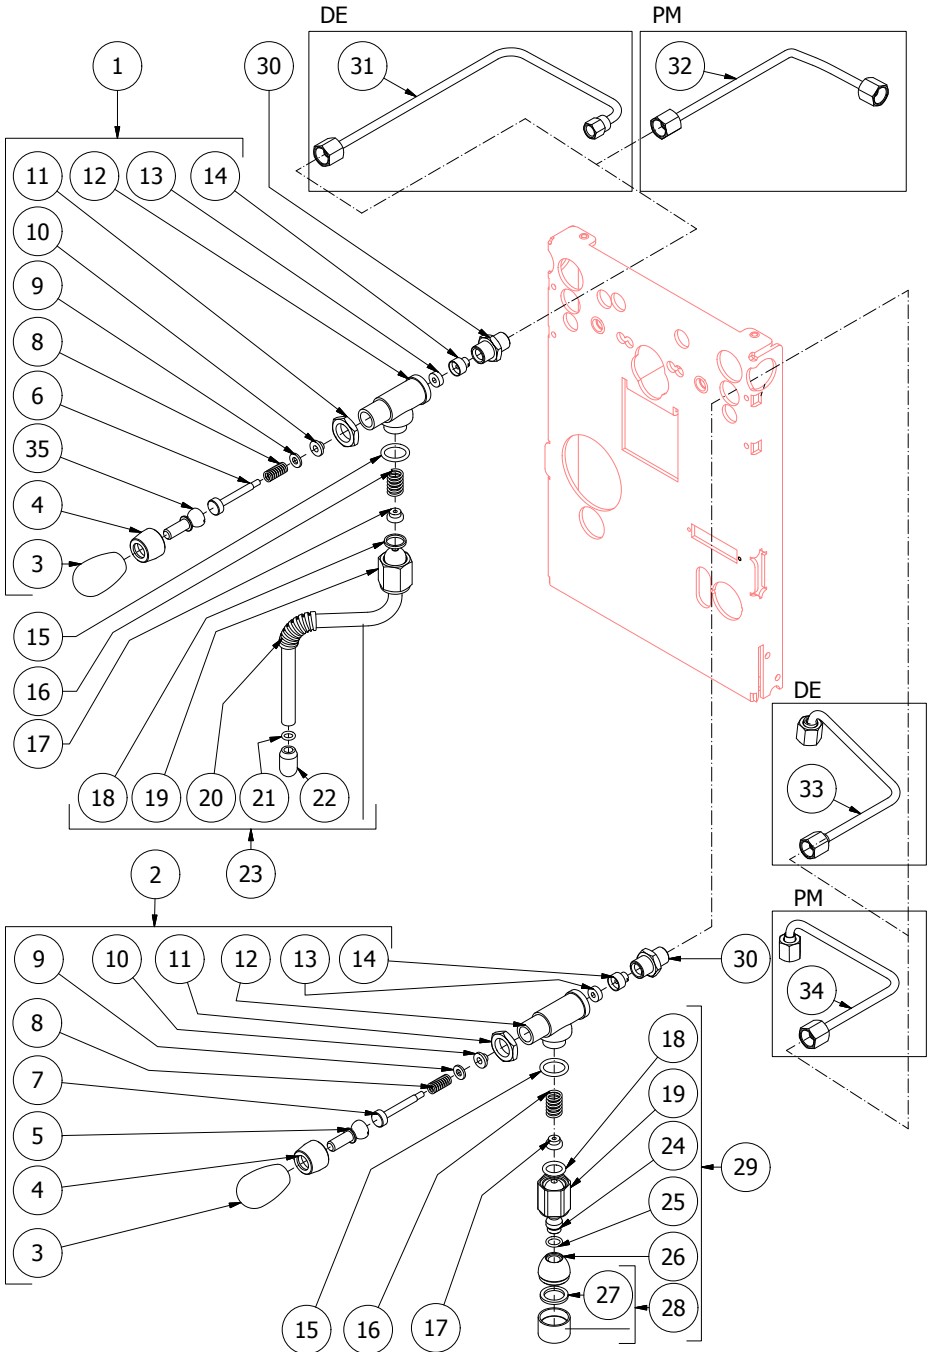

TABLE 2

	POS	CODE	DESCRIPTION
<b>TABLE 3</b>	1	5964085AL	ASSEMBLY TAP
	2	5964084AL	ASSEMBLY TAP
	3	7371511.01	LEVER KNOB
	4	5222823EC	RING NUT 3/8"G H17
	5	5225608	ARTICULATION M8 INOX
	6	5260204DL	SHAFT D12X47
	7	5260203DL	SHAFT D12X47
	8	5471513	SPRING D8 H17
	9	5261801	WASHER D11
	10	5494004	GASKET D12 X 6 PTFE GRAPHITIZED
	11	5221826EC	NUT 3/8"G ES.22X5
	12	5283047TW	TAP BODY OT
	13	5496042	GASKET D11X4X4 EPT
	14	5224603TP	GASKET-HOLDER
	15	7496072	OR GASKET 121
	16	5471532	SPRING
	17	5220606TP	COMPLETE CUP
	18	7496073	OR GASKET 115
	19	5221872TW	NUT 3/8"G
	20	7371003	INSULATING
	21	7496084	GASKET
	22	7305014	TERMINAL 2 HOLES
	23	7479990TW	ASSEMBLY STEAM HOSE TERMINAL 2 HOLES
	24	5225607TW	WATER HOSE CHROMED
	25	7496003	OR GASKET 108 VITON
	26	5226610TW	WATER TERMINAL HOSE
	27	5493003	GASKET D20.5X15 H1.5 NBR 70SH
	28	5226601TW	WATER TERMINAL
	29	5966548AL	ASSEMBLY WATER HOSE
	30	5225410TP	FITTING M14XM13
	31	5162363LL	STEAM TAP HOSE
	32	5162364LL	STEAM TAP HOSE
	33	5162362LL	WATER TAP HOSE
	34	5162365LL	WATER TAP HOSE
	35	5225610	ARTICULATION M8 INOX

**TABLE 3**

TABLE 3A

**TABLE 4**  
**Mod. DE**

**TABLE 4A**  
**Mod. PM**

TABLE 5

**TABLE 6**  
**Mod. DE**

**TABLE 6A**  
**Mod. PM**

**TABLE 7**  
**Mod. PM**