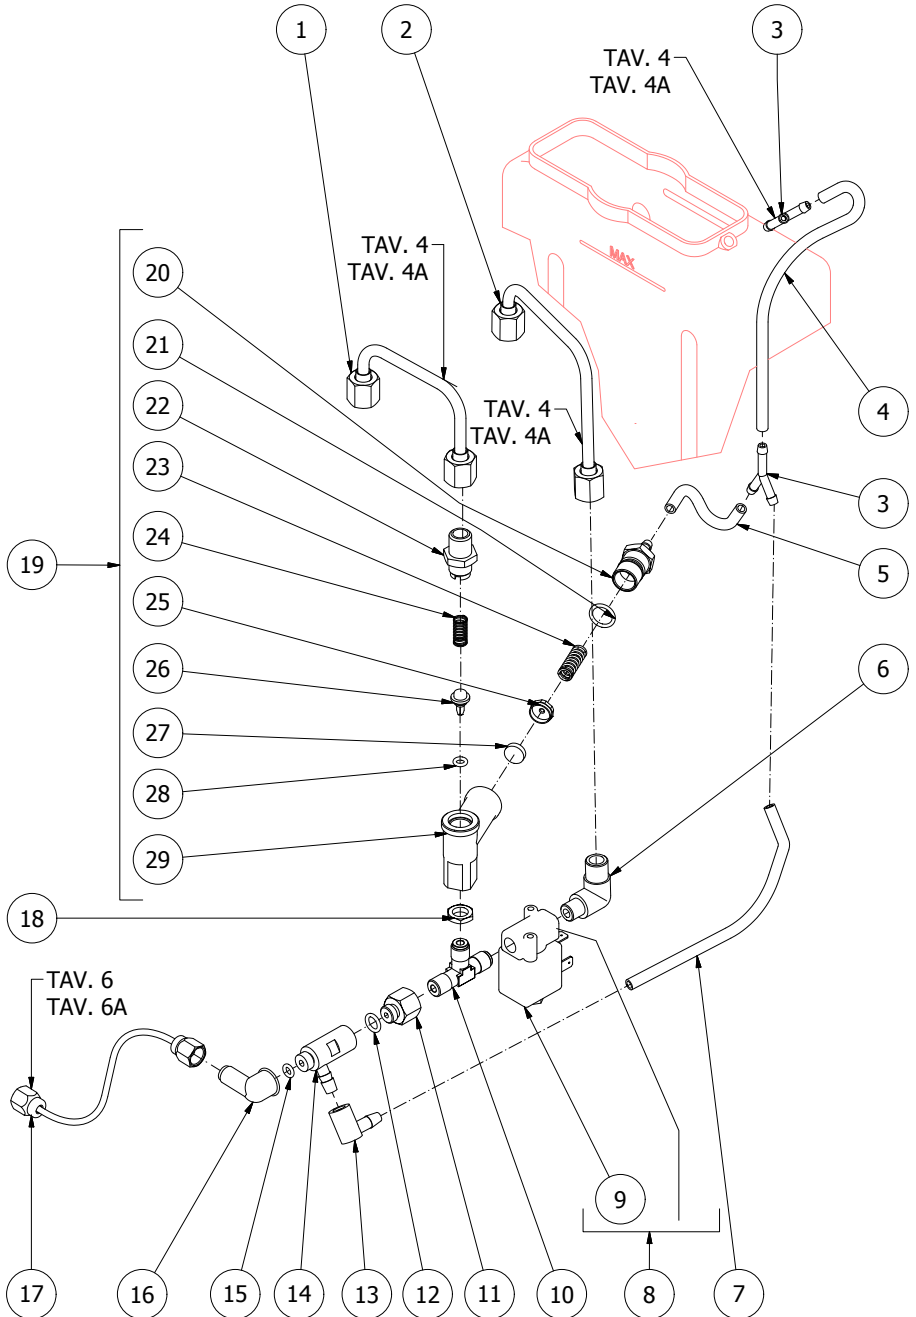

TABLE 2

	POS	CODE	DESCRIPTION
<b>TABLE 3</b>	1	5964085AL	ASSEMBLY TAP
	2	5964084AL	ASSEMBLY TAP
	3	7371511.01	LEVER KNOB
	4	5222823EC	RING NUT 3/8"G H17
	5	5225608	ARTICULATION M8 INOX
	6	5260204DL	SHAFT D12X47
	7	5260203DL	SHAFT D12X47
	8	5471513	SPRING D8 H17
	9	5261801	WASHER D11
	10	5494004	GASKET D12 X 6 PTFE GRAPHITIZED
	11	5221826EC	NUT 3/8"G ES.22X5
	12	5283047TW	TAP BODY OT
	13	5496042	GASKET D11X4X4 EPT
	14	5224603TP	GASKET-HOLDER
	15	7496072	OR GASKET 121
	16	5471532	SPRING
	17	5220606TP	COMPLETE CUP
	18	7496073	OR GASKET 115
	19	5221872TW	NUT 3/8"G
	20	7371003	INSULATING
	21	7496084	GASKET
	22	7305014	TERMINAL 2 HOLES
	23	7479990TW	ASSEMBLY STEAM HOSE TERMINAL 2 HOLES
	24	5225607TW	WATER HOSE CHROMED
	25	7496003	OR GASKET 108 VITON
	26	5226610TW	WATER TERMINAL HOSE
	27	5493003	GASKET D20.5X15 H1.5 NBR 70SH
	28	5226601TW	WATER TERMINAL
	29	5966548AL	ASSEMBLY WATER HOSE
	30	5225410TP	FITTING M14XM13
	31	5162363LL	STEAM TAP HOSE
	32	5162364LL	STEAM TAP HOSE
	33	5162362LL	WATER TAP HOSE
	34	5162365LL	WATER TAP HOSE
	35	5225610	ARTICULATION M8 INOX