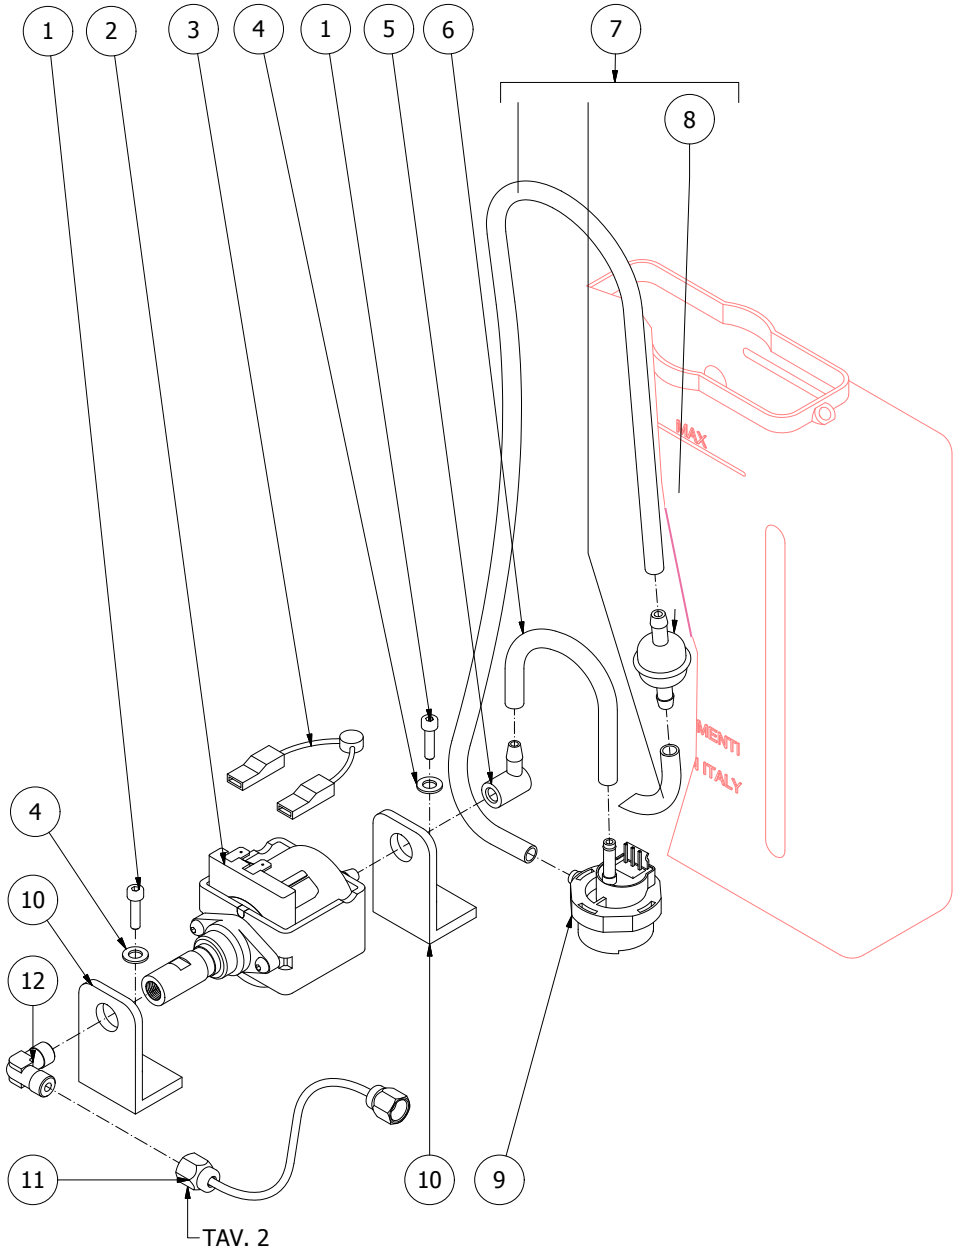

TABLE 2

	POS	CODE	DESCRIPTION
<b>TABLE 3</b>	1	5964085AL	ASSEMBLY TAP
	2	5964084AL	ASSEMBLY TAP
	3	7371511.01	LEVER KNOB
	4	5222823EC	RING NUT 3/8"G H17
	5	5225608	ARTICULATION M8 INOX
	6	5260204DL	SHAFT D12X47
	7	5260203DL	SHAFT D12X47
	8	5471513	SPRING D8 H17
	9	5261801	WASHER D11
	10	5494004	GASKET D12 X 6 PTFE GRAPHITIZED
	11	5221826EC	NUT 3/8"G ES.22X5
	12	5283047TW	TAP BODY OT
	13	5496042	GASKET D11X4X4 EPT
	14	5224603TP	GASKET-HOLDER
	15	7496072	OR GASKET 121
	16	5471532	SPRING
	17	5220606TP	COMPLETE CUP
	18	7496073	OR GASKET 115
	19	5221872TW	NUT 3/8"G
	20	7371003	INSULATING
	21	7496084	GASKET
	22	7305014	TERMINAL 2 HOLES
	23	7479990TW	ASSEMBLY STEAM HOSE TERMINAL 2 HOLES
	24	5225607TW	WATER HOSE CHROMED
	25	7496003	OR GASKET 108 VITON
	26	5226610TW	WATER TERMINAL HOSE
	27	5493003	GASKET D20.5X15 H1.5 NBR 70SH
	28	5226601TW	WATER TERMINAL
	29	5966548AL	ASSEMBLY WATER HOSE
	30	5225410TP	FITTING M14XM13
	31	5162363LL	STEAM TAP HOSE
	32	5162364LL	STEAM TAP HOSE
	33	5162362LL	WATER TAP HOSE
	34	5162365LL	WATER TAP HOSE
	35	5225610	ARTICULATION M8 INOX

**TABLE 3**

TABLE 3A

**TABLE 4**  
**Mod. DE**

**TABLE 4A**  
**Mod. PM**

TABLE 5

**TABLE 6**  
**Mod. DE**

**TABLE 6A**  
**Mod. PM**

**TABLE 7**  
**Mod. PM**