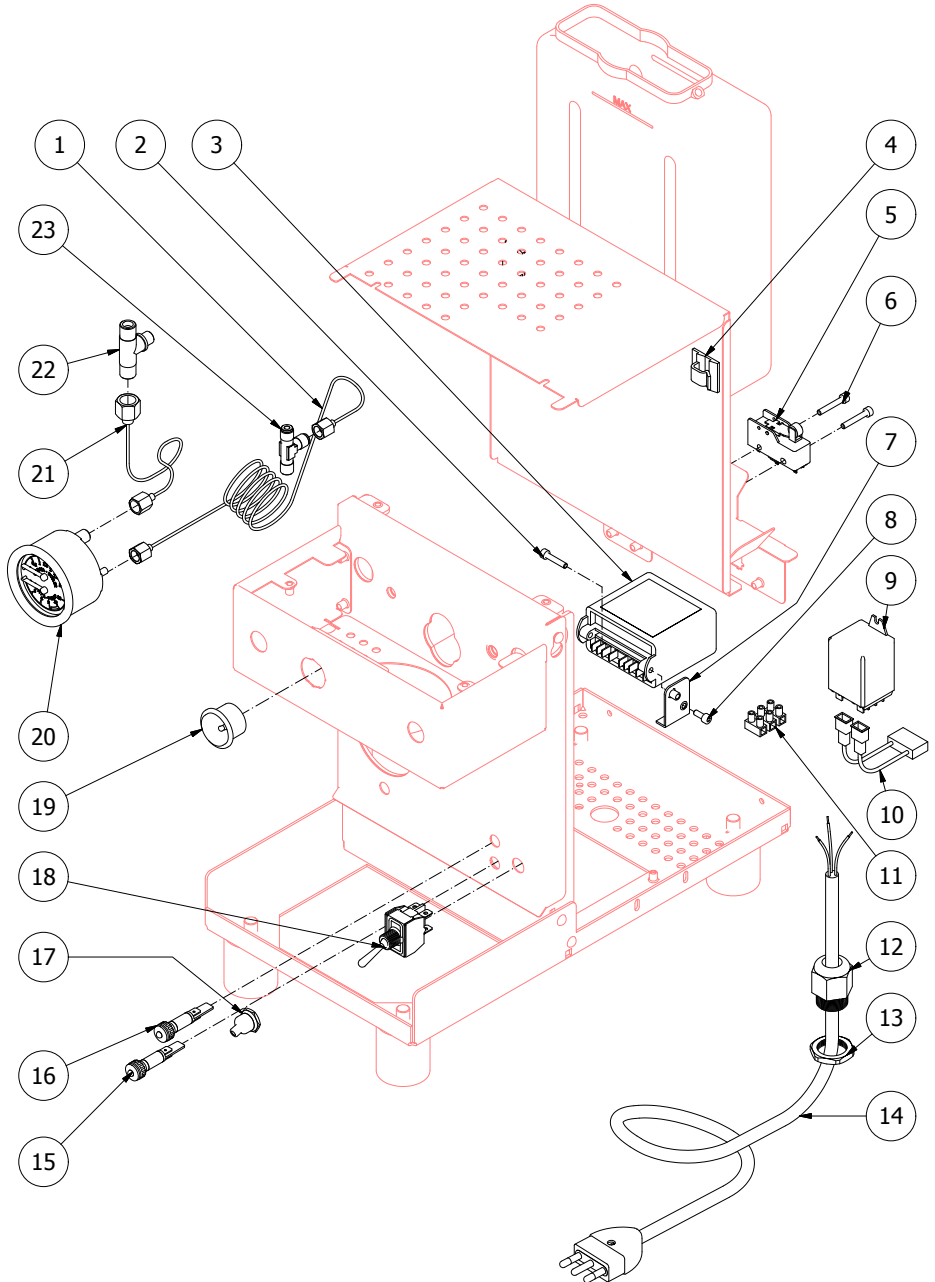

TABLE 2

	POS	CODE	DESCRIPTION
<b>TABLE 3</b>	1	5964085AL	ASSEMBLY TAP
	2	5964084AL	ASSEMBLY TAP
	3	7371511.01	LEVER KNOB
	4	5222823EC	RING NUT 3/8"G H17
	5	5225608	ARTICULATION M8 INOX
	6	5260204DL	SHAFT D12X47
	7	5260203DL	SHAFT D12X47
	8	5471513	SPRING D8 H17
	9	5261801	WASHER D11
	10	5494004	GASKET D12 X 6 PTFE GRAPHITIZED
	11	5221826EC	NUT 3/8"G ES.22X5
	12	5283047TW	TAP BODY OT
	13	5496042	GASKET D11X4X4 EPT
	14	5224603TP	GASKET-HOLDER
	15	7496072	OR GASKET 121
	16	5471532	SPRING
	17	5220606TP	COMPLETE CUP
	18	7496073	OR GASKET 115
	19	5221872TW	NUT 3/8"G
	20	7371003	INSULATING
	21	7496084	GASKET
	22	7305014	TERMINAL 2 HOLES
	23	7479990TW	ASSEMBLY STEAM HOSE TERMINAL 2 HOLES
	24	5225607TW	WATER HOSE CHROMED
	25	7496003	OR GASKET 108 VITON
	26	5226610TW	WATER TERMINAL HOSE
	27	5493003	GASKET D20.5X15 H1.5 NBR 70SH
	28	5226601TW	WATER TERMINAL
	29	5966548AL	ASSEMBLY WATER HOSE
	30	5225410TP	FITTING M14XM13
	31	5162363LL	STEAM TAP HOSE
	32	5162364LL	STEAM TAP HOSE
	33	5162362LL	WATER TAP HOSE
	34	5162365LL	WATER TAP HOSE
	35	5225610	ARTICULATION M8 INOX

**TABLE 3**

TABLE 3A

**TABLE 4**  
**Mod. DE**

**TABLE 4A**  
**Mod. PM**

TABLE 5

**TABLE 6**  
**Mod. DE**

**TABLE 6A**  
**Mod. PM**

**TABLE 7**  
**Mod. PM**