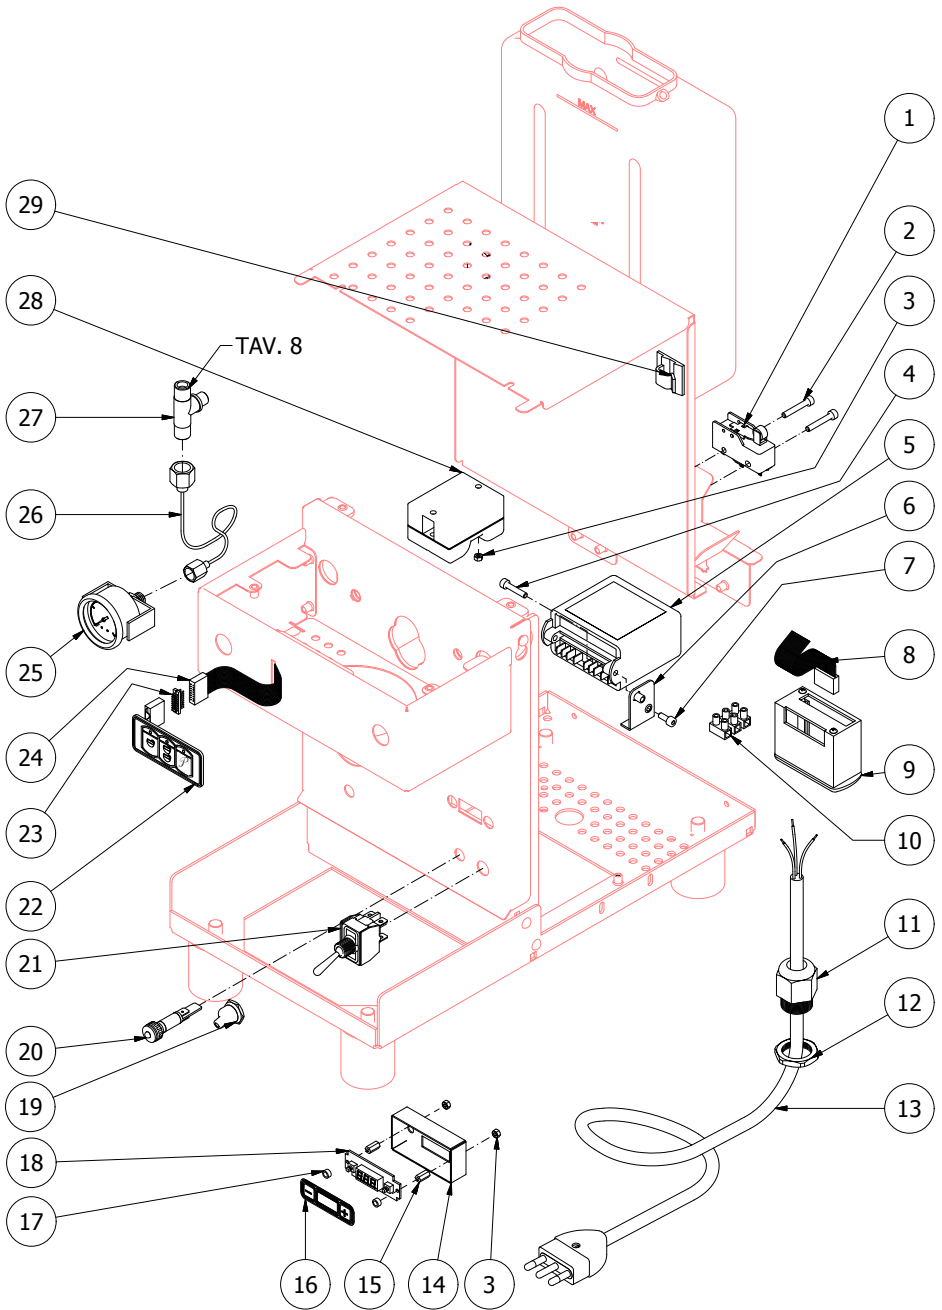

TABLE 2

	POS	CODE	DESCRIPTION
<b>TABLE 3</b>	1	5964085AL	ASSEMBLY TAP
	2	5964084AL	ASSEMBLY TAP
	3	7371511.01	LEVER KNOB
	4	5222823EC	RING NUT 3/8"G H17
	5	5225608	ARTICULATION M8 INOX
	6	5260204DL	SHAFT D12X47
	7	5260203DL	SHAFT D12X47
	8	5471513	SPRING D8 H17
	9	5261801	WASHER D11
	10	5494004	GASKET D12 X 6 PTFE GRAPHITIZED
	11	5221826EC	NUT 3/8"G ES.22X5
	12	5283047TW	TAP BODY OT
	13	5496042	GASKET D11X4X4 EPT
	14	5224603TP	GASKET-HOLDER
	15	7496072	OR GASKET 121
	16	5471532	SPRING
	17	5220606TP	COMPLETE CUP
	18	7496073	OR GASKET 115
	19	5221872TW	NUT 3/8"G
	20	7371003	INSULATING
	21	7496084	GASKET
	22	7305014	TERMINAL 2 HOLES
	23	7479990TW	ASSEMBLY STEAM HOSE TERMINAL 2 HOLES
	24	5225607TW	WATER HOSE CHROMED
	25	7496003	OR GASKET 108 VITON
	26	5226610TW	WATER TERMINAL HOSE
	27	5493003	GASKET D20.5X15 H1.5 NBR 70SH
	28	5226601TW	WATER TERMINAL
	29	5966548AL	ASSEMBLY WATER HOSE
	30	5225410TP	FITTING M14XM13
	31	5162363LL	STEAM TAP HOSE
	32	5162364LL	STEAM TAP HOSE
	33	5162362LL	WATER TAP HOSE
	34	5162365LL	WATER TAP HOSE
	35	5225610	ARTICULATION M8 INOX

**TABLE 7A**  
**Mod. DE**

TABLE 8

TABLE 9