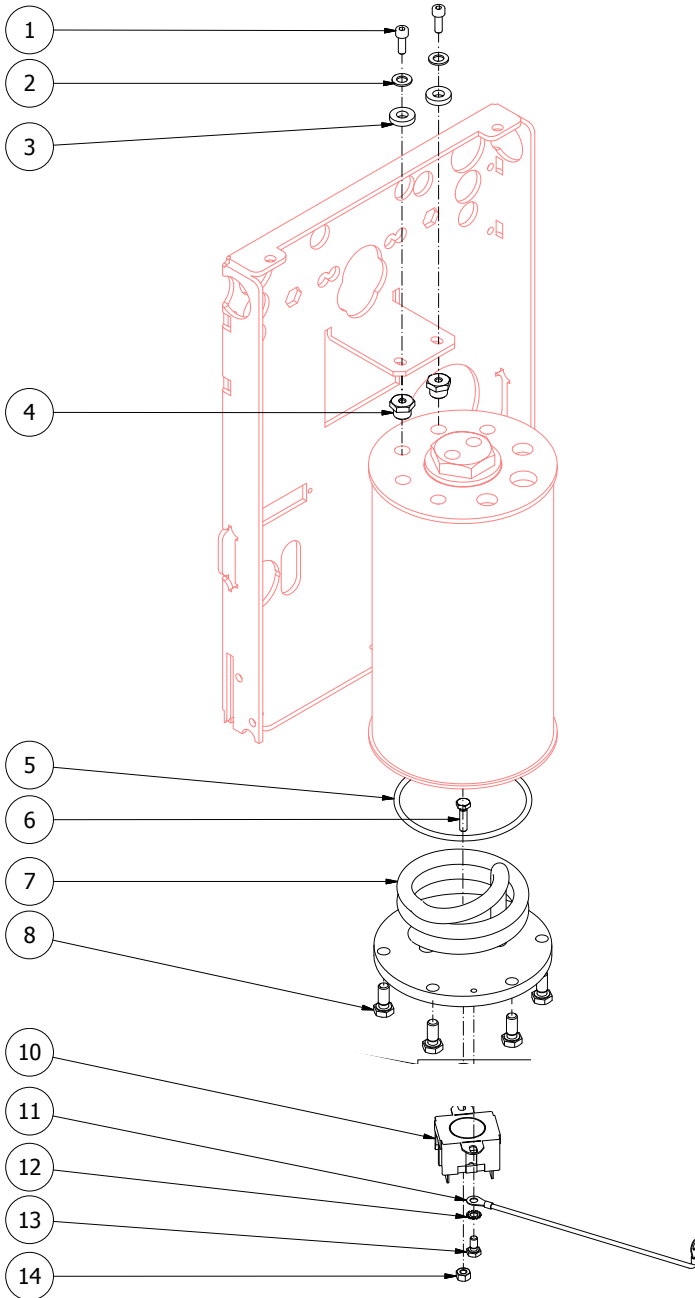

TABLE 2

	POS	CODE	DESCRIPTION
<b>TABLE 3</b>	1	5964085AL	ASSEMBLY TAP
	2	5964084AL	ASSEMBLY TAP
	3	7371511.01	LEVER KNOB
	4	5222823EC	RING NUT 3/8"G H17
	5	5225608	ARTICULATION M8 INOX
	6	5260204DL	SHAFT D12X47
	7	5260203DL	SHAFT D12X47
	8	5471513	SPRING D8 H17
	9	5261801	WASHER D11
	10	5494004	GASKET D12 X 6 PTFE GRAPHITIZED
	11	5221826EC	NUT 3/8"G ES.22X5
	12	5283047TW	TAP BODY OT
	13	5496042	GASKET D11X4X4 EPT
	14	5224603TP	GASKET-HOLDER
	15	7496072	OR GASKET 121
	16	5471532	SPRING
	17	5220606TP	COMPLETE CUP
	18	7496073	OR GASKET 115
	19	5221872TW	NUT 3/8"G
	20	7371003	INSULATING
	21	7496084	GASKET
	22	7305014	TERMINAL 2 HOLES
	23	7479990TW	ASSEMBLY STEAM HOSE TERMINAL 2 HOLES
	24	5225607TW	WATER HOSE CHROMED
	25	7496003	OR GASKET 108 VITON
	26	5226610TW	WATER TERMINAL HOSE
	27	5493003	GASKET D20.5X15 H1.5 NBR 70SH
	28	5226601TW	WATER TERMINAL
	29	5966548AL	ASSEMBLY WATER HOSE
	30	5225410TP	FITTING M14XM13
	31	5162363LL	STEAM TAP HOSE
	32	5162364LL	STEAM TAP HOSE
	33	5162362LL	WATER TAP HOSE
	34	5162365LL	WATER TAP HOSE
	35	5225610	ARTICULATION M8 INOX

**TABLE 3**

TABLE 3A

**TABLE 4**  
**Mod. DE**

**TABLE 4A**  
**Mod. PM**

TABLE 5

**TABLE 6**  
**Mod. DE**

**TABLE 6A**  
**Mod. PM**

**TABLE 7**  
**Mod. PM**