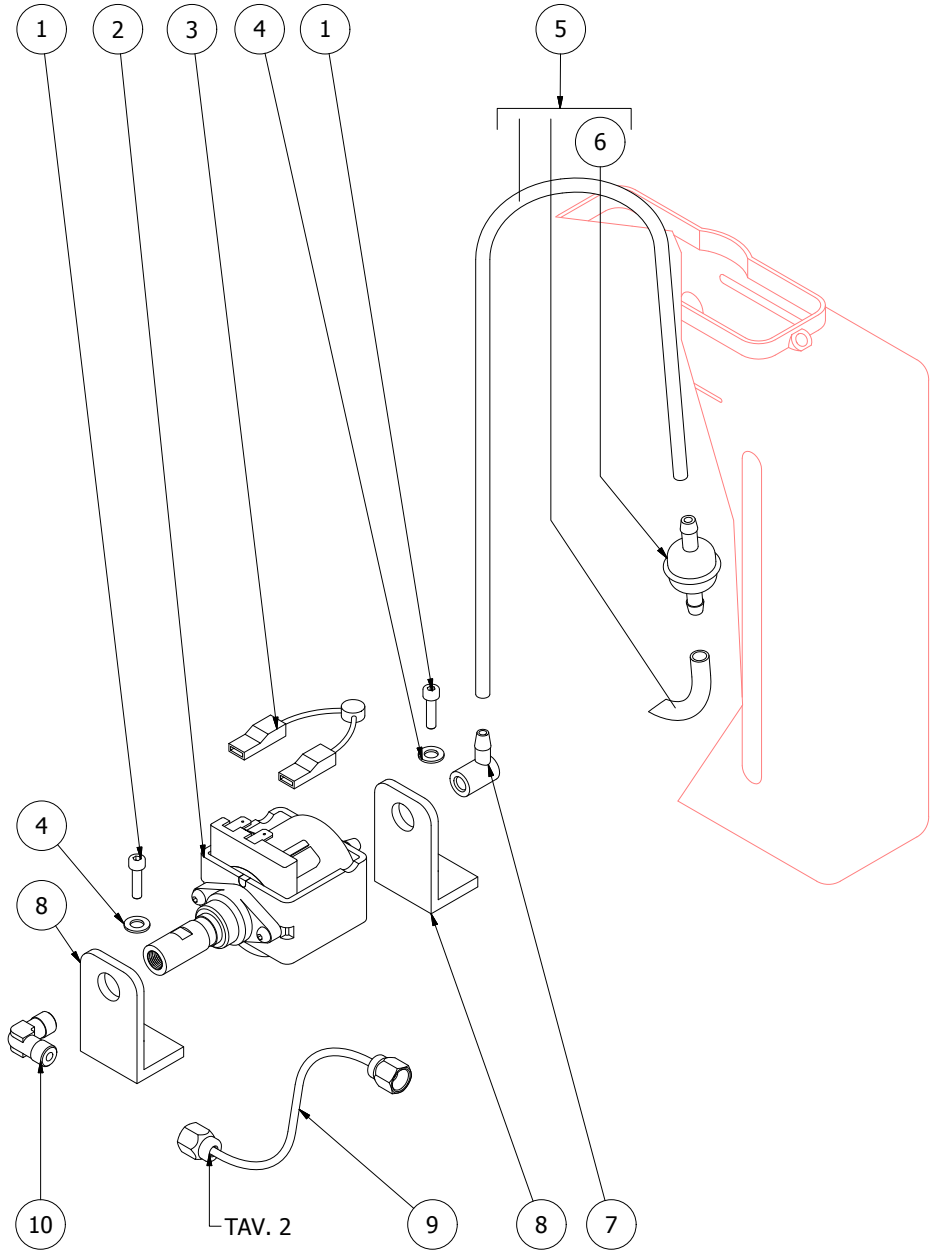

TABLE 2

	POS	CODE	DESCRIPTION
<b>TABLE 3</b>	1	5964085AL	ASSEMBLY TAP
	2	5964084AL	ASSEMBLY TAP
	3	7371511.01	LEVER KNOB
	4	5222823EC	RING NUT 3/8"G H17
	5	5225608	ARTICULATION M8 INOX
	6	5260204DL	SHAFT D12X47
	7	5260203DL	SHAFT D12X47
	8	5471513	SPRING D8 H17
	9	5261801	WASHER D11
	10	5494004	GASKET D12 X 6 PTFE GRAPHITIZED
	11	5221826EC	NUT 3/8"G ES.22X5
	12	5283047TW	TAP BODY OT
	13	5496042	GASKET D11X4X4 EPT
	14	5224603TP	GASKET-HOLDER
	15	7496072	OR GASKET 121
	16	5471532	SPRING
	17	5220606TP	COMPLETE CUP
	18	7496073	OR GASKET 115
	19	5221872TW	NUT 3/8"G
	20	7371003	INSULATING
	21	7496084	GASKET
	22	7305014	TERMINAL 2 HOLES
	23	7479990TW	ASSEMBLY STEAM HOSE TERMINAL 2 HOLES
	24	5225607TW	WATER HOSE CHROMED
	25	7496003	OR GASKET 108 VITON
	26	5226610TW	WATER TERMINAL HOSE
	27	5493003	GASKET D20.5X15 H1.5 NBR 70SH
	28	5226601TW	WATER TERMINAL
	29	5966548AL	ASSEMBLY WATER HOSE
	30	5225410TP	FITTING M14XM13
	31	5162363LL	STEAM TAP HOSE
	32	5162364LL	STEAM TAP HOSE
	33	5162362LL	WATER TAP HOSE
	34	5162365LL	WATER TAP HOSE
	35	5225610	ARTICULATION M8 INOX

**TABLE 3**

TABLE 3A

**TABLE 4**  
**Mod. DE**

**TABLE 4A**  
**Mod. PM**

TABLE 5

**TABLE 6**  
**Mod. DE**

**TABLE 6A**  
**Mod. PM**

**TABLE 7**  
**Mod. PM**