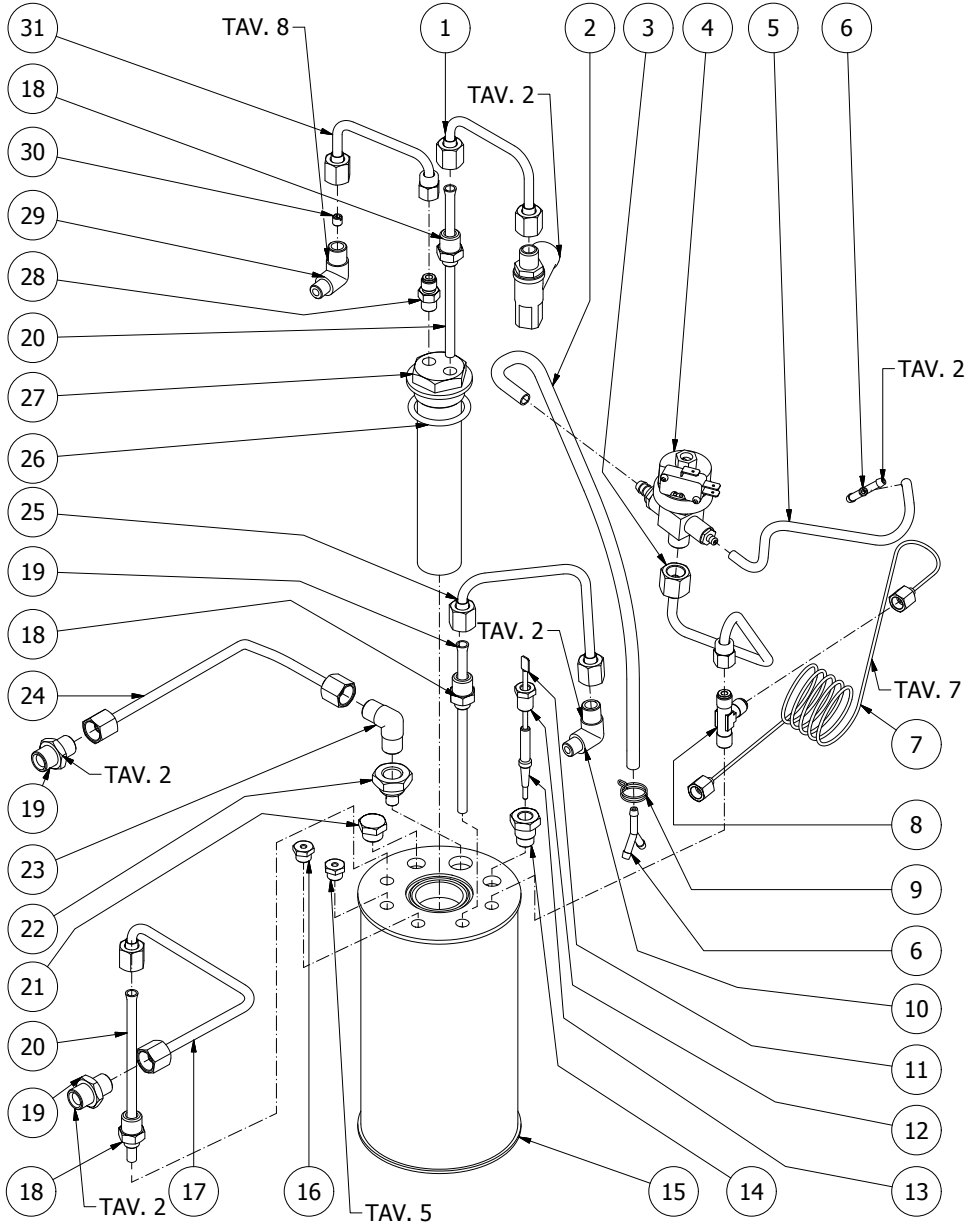

TABLE 2

	POS	CODE	DESCRIPTION
<b>TABLE 3</b>	1	5964085AL	ASSEMBLY TAP
	2	5964084AL	ASSEMBLY TAP
	3	7371511.01	LEVER KNOB
	4	5222823EC	RING NUT 3/8"G H17
	5	5225608	ARTICULATION M8 INOX
	6	5260204DL	SHAFT D12X47
	7	5260203DL	SHAFT D12X47
	8	5471513	SPRING D8 H17
	9	5261801	WASHER D11
	10	5494004	GASKET D12 X 6 PTFE GRAPHITIZED
	11	5221826EC	NUT 3/8"G ES.22X5
	12	5283047TW	TAP BODY OT
	13	5496042	GASKET D11X4X4 EPT
	14	5224603TP	GASKET-HOLDER
	15	7496072	OR GASKET 121
	16	5471532	SPRING
	17	5220606TP	COMPLETE CUP
	18	7496073	OR GASKET 115
	19	5221872TW	NUT 3/8"G
	20	7371003	INSULATING
	21	7496084	GASKET
	22	7305014	TERMINAL 2 HOLES
	23	7479990TW	ASSEMBLY STEAM HOSE TERMINAL 2 HOLES
	24	5225607TW	WATER HOSE CHROMED
	25	7496003	OR GASKET 108 VITON
	26	5226610TW	WATER TERMINAL HOSE
	27	5493003	GASKET D20.5X15 H1.5 NBR 70SH
	28	5226601TW	WATER TERMINAL
	29	5966548AL	ASSEMBLY WATER HOSE
	30	5225410TP	FITTING M14XM13
	31	5162363LL	STEAM TAP HOSE
	32	5162364LL	STEAM TAP HOSE
	33	5162362LL	WATER TAP HOSE
	34	5162365LL	WATER TAP HOSE
	35	5225610	ARTICULATION M8 INOX

**TABLE 3**

TABLE 3A

**TABLE 4**  
**Mod. DE**

**TABLE 4A**  
**Mod. PM**

TABLE 5

**TABLE 6**  
**Mod. DE**

**TABLE 6A**  
**Mod. PM**

**TABLE 7**  
**Mod. PM**