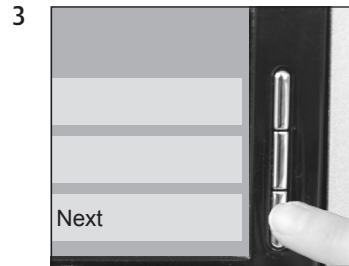

IMPRESSA XJ9 Professional

Descaling the machine

Approximate duration 50 min.

Equipment required:

Descaling tablets

Tub of 36 (Art. 70751)

Pack of 3 (Art. 61848)

These short instructions do not replace the 'IMPRESSA XJ9 Professional Instructions for Use'. Make sure you read and observe the safety information and warnings first in order to avoid hazards.

Precondition: »Please select product:«

»Maintenance status (1/6)«

»Descale«

»Empty drip tray.«

»Pour descaling agent into water tank.«

»Please press the Rotary Switch«

»Machine is being descaled.«
»Empty drip tray.«

»Fill water tank.«