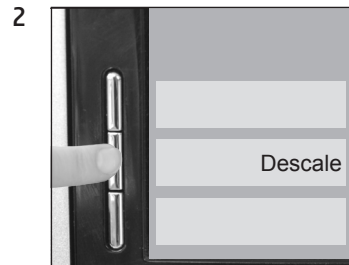

»Maintenance status (1/6)«