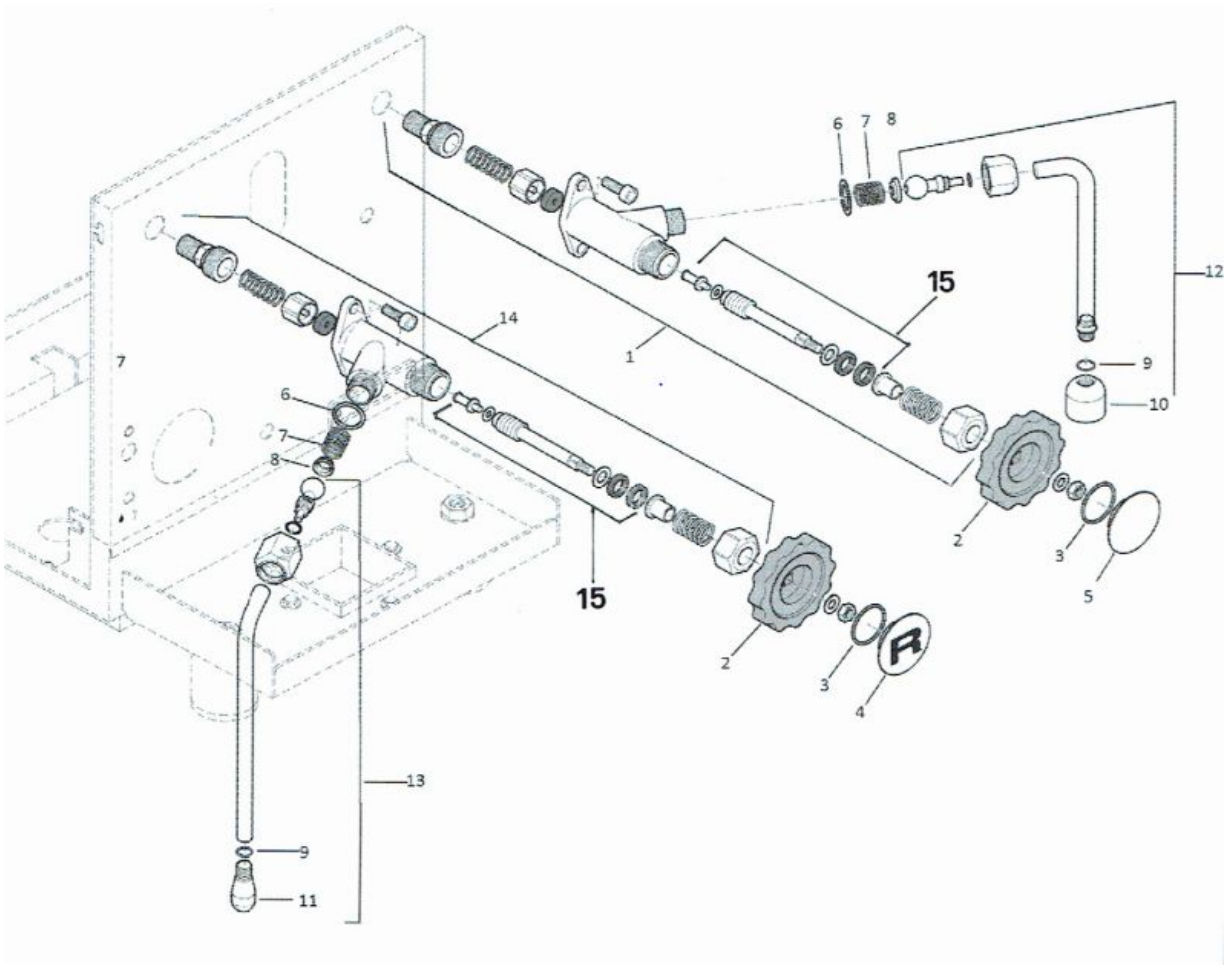

<i>Pos.</i>	<i>Code</i>	<i>Description</i>	<i>Price</i>	<i>Notes</i>
1	A227704669	Hot water valve	€ 45,50	
2	A430004670	Steam/hot water valve handle	€ 7,42	Up to serial # D1540R588824
2	A639905816	Steam/hot water valve handle	€ 7,42	From serial # D1540R588825
3	A449904672	Oring	€ 0,20	
4	A529R04649	Steam cover handle	€ 19,80	
5	A527704649	Hot water cover handle	€ 15,75	
6	A449904331	Teflon gasket	€ 0,14	
7	A209904332	Spring	€ 0,62	
8	A229904333	Plate	€ 0,87	
9	C400002022	Oring	€ 0,20	
10	C227700536	Hot water nozzle	€ 6,43	
11	A899905091	Steam tip 1.5	€ 10,57	
11a	A899905092	Steam tip 1.2	€ 10,57	
12	R290004650	Hot water wand complete	€ 29,60	
13	R290004651	Steam wand complete	€ 25,20	
14	A227705093	Steam valve	€ 45,50	
15	R229905676	Valve rod (compl. assembly kit)	€ 15,25