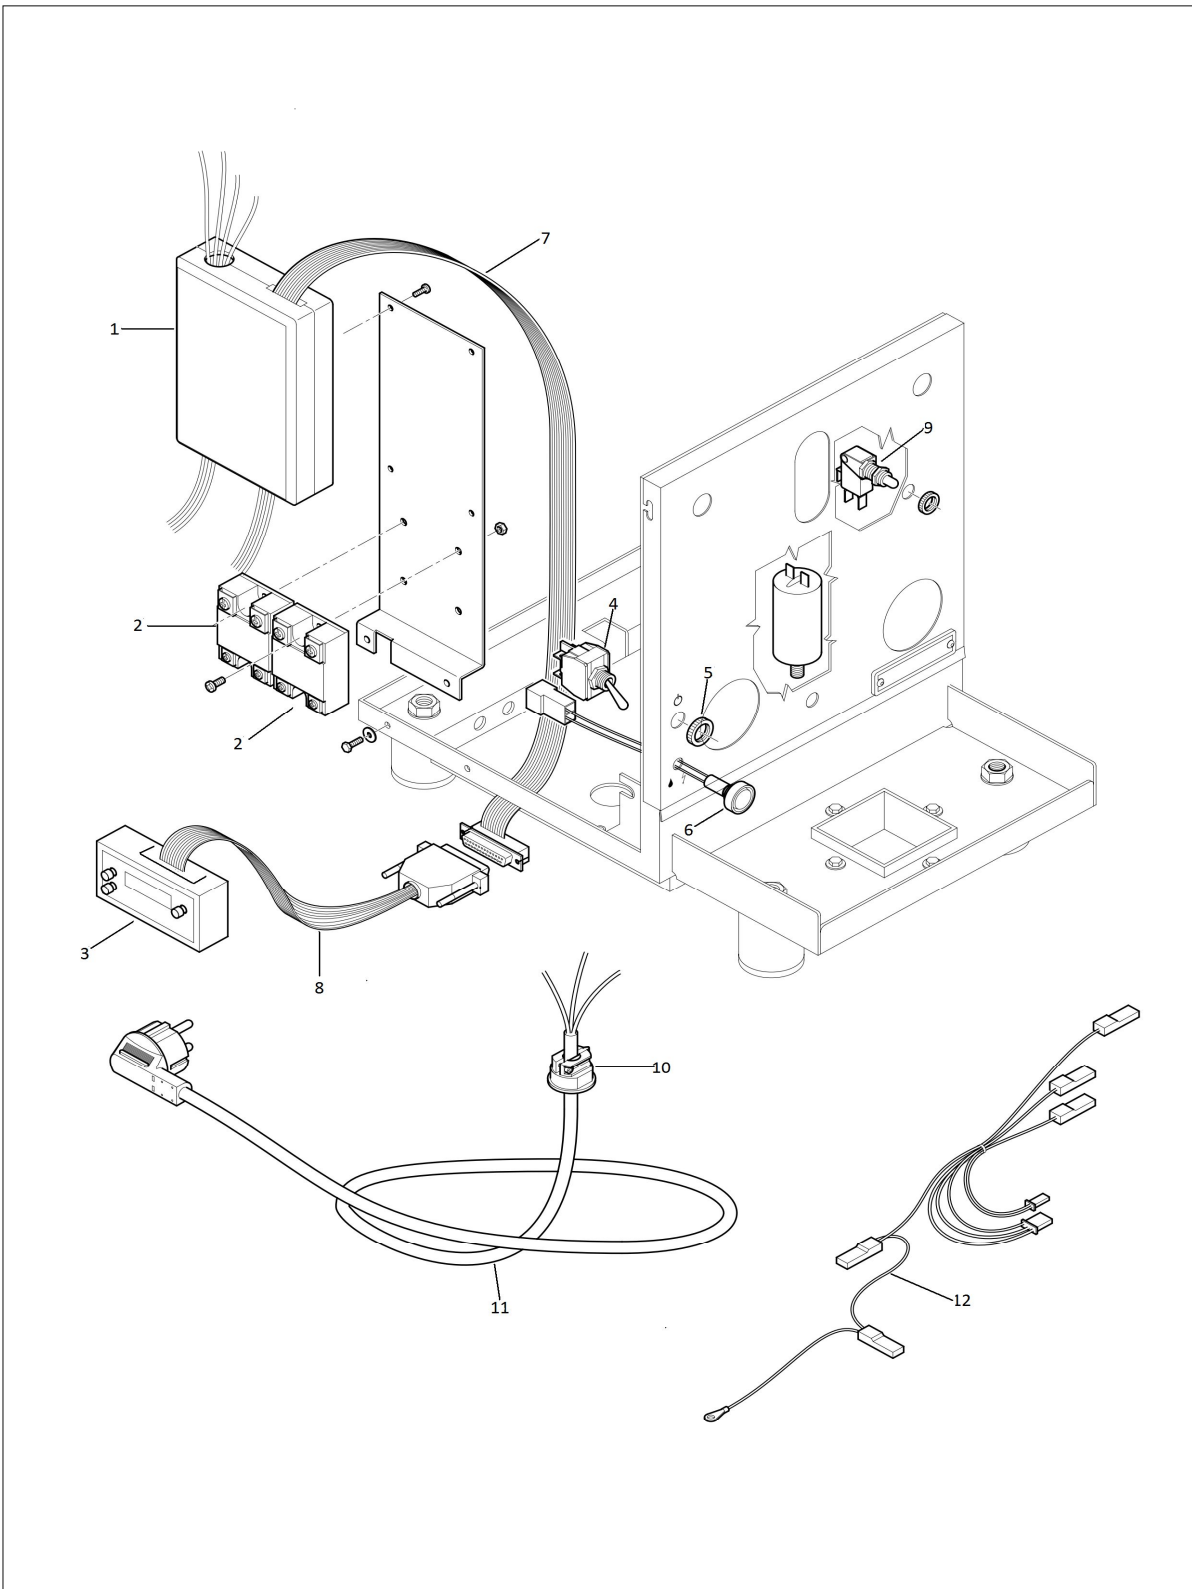

<i>Pos.</i>	<i>Code Nr.</i>	<i>Description</i>	<i>Price</i>	<i>Notes</i>
1	A190004664	Control Box V230	€ 81,00	
1.A	A199905012	Control Box V115	€ 81,00	
2	A190004666	Rele	€ 38,50	
3	RA19904675	Display complete	€ 71,00	
4	A199904992	General switch	€ 13,95	
5	A529904989	Nut	€ 2,50	
6	A139904519	Green lamp	€ 3,15	
7	A199904673	Flat cable connection to board	€ 9,00	
8	A199904674	Conn. cable board to display	€ 30,00	till Sn D1233R584657
8	A199905115	Spiral cable	€ 34,00	from Sn D1233R584657
9	C199900306	Microswitch	€ 4,73	
10	C439900086	Cordlock	€ 1,65	
11	C199900957	CE Power cord	€ 9,90	
11	A199904518	IS Power cord	€ 18,00	
11	A199904616	KR Power cord	€ 18,00	
11	C199900958	UL Power cord	€ 11,25	
11	C199901115	AUS/NZ Power cord	€ 13,54	
11	C199901116	GB Power cord	€ 11,25	
11	C199901510	CH Power cord	€ 11,25	
12	A190004639	Wiring loom	€ 31,50